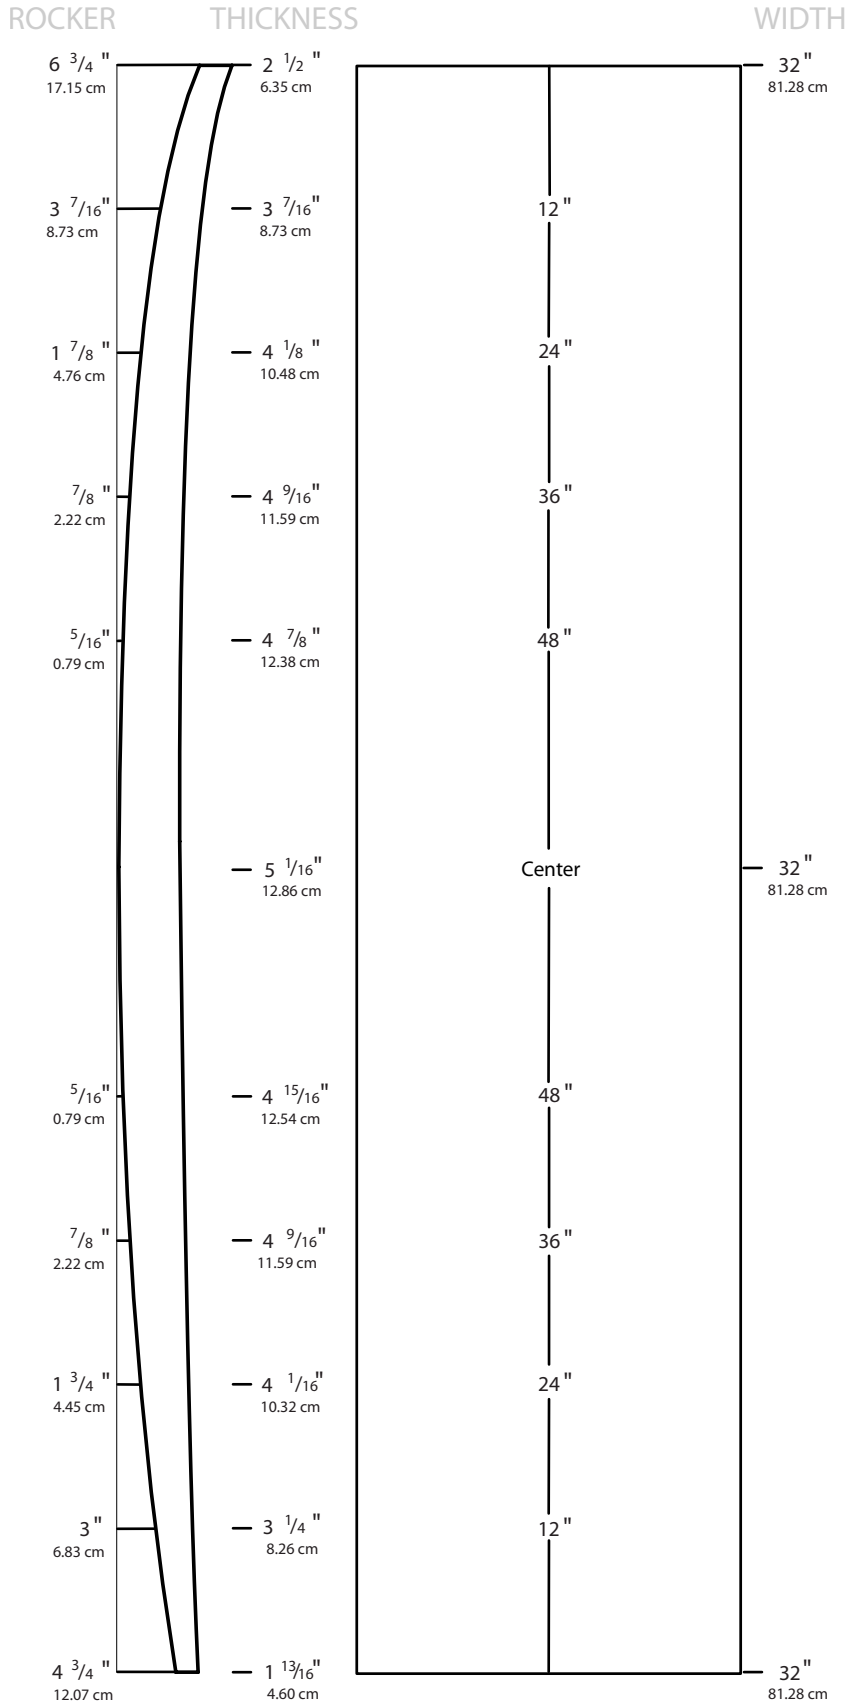

Call (310) 225-6774 or visit www.usblanks.com

Overall Bottom Length: 11' 3 1/2" (344.17 cm)

Tip-to-tip Deck Length: 11' 2" (340.36 cm)

Maximum Width: 32" (81.28 cm)

Maximum Thickness: 5 1/16" (12.86 cm)

Available Densities: 1.5 PCF or 2.0 PCF